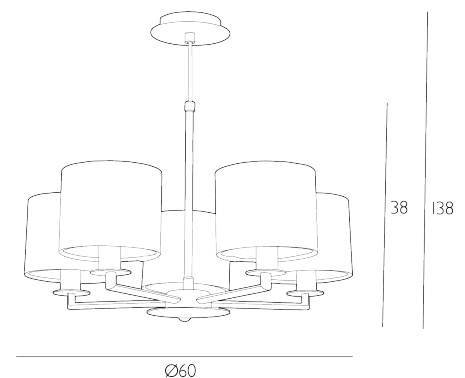

The Rex comes complete with a Bespoke Fabric Drum shade. Height is adjustable at the point of installation (38-138cm). Bulb not included; takes 5 x 40W max SES GB. We recommend our BUL-E14-LED-15 bulb. [Click here to shop.](#) Dimmable when paired with suitable bulbs.

SPECIFICATIONS:

Product code:	REX0538
Measurements:	H min38 - max138 x Ø45cm
Finish:	Satin Nickel
Material:	Metal
Cable Colour:	Braided Black
Shade Included:	Shade Inc
Primary Bulb Detail:	5 x 40w max SES GB
Bulb Included:	Lamps not included
Recommended Lamp:	BUL-E14-LED-15
Suitable:	Indoor
Electrical Class:	Class I - Earthed
Nett Weight (kg):	2.2 kg
	⚡ HIA