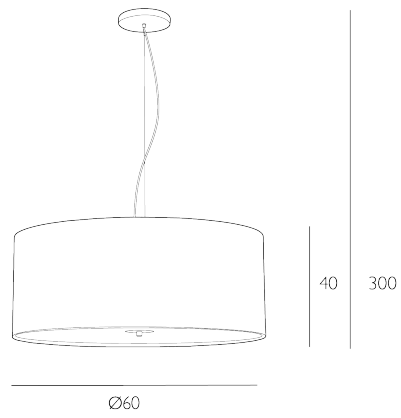

RENOIR

3 Light Pendant Bespoke and Polished Chrome With Bespoke Shade

The luxurious Renoir 60cm three light pendant, designed to achieve maximum impact and creating a bold statement within any interiors scheme. Sitting neatly at the base of the shade is a frosted glass diffuser, retained by a polished chrome plate and decorative finial and clips

The Renoir comes complete with a bespoke fabric shade.

The Renoir comes complete with a Bespoke Fabric Drum shade. Height is adjustable at the point of installation (40-300cm). Bulb not included; takes 3 x 60W max ES GLS. We recommend our BUL-E27-LED-17 bulb. [Click here to shop.](#) Dimmable when paired with suitable bulbs.

SPECIFICATIONS:

Product code:	REN17
Measurements:	H min40 - max300 x Ø60cm
Fixing Plate Dimensions:	H2 x Ø12cm
Lamp Replaceable:	Yes
Finish:	Bespoke & Polished Chrome
Material:	Fabric & Metal
Cable Colour:	Clear
Shade Included:	Shade Inc
Primary Bulb Detail:	3 x 60w max ES GLS
Bulb Included:	Lamps not included
Recommended Lamp:	BUL-E27-LED-17
Suitable:	Indoor
Electrical Class:	Class I - Earthed

Nett Weight (kg): 0.7 kg
± 0.1

Additional Information:

Lamps not included. We recommend our BUL-E27-LED-17 bulb | Supplied with Bespoke Fabric shade | Height is adjustable at the point of installation (40-300cm)