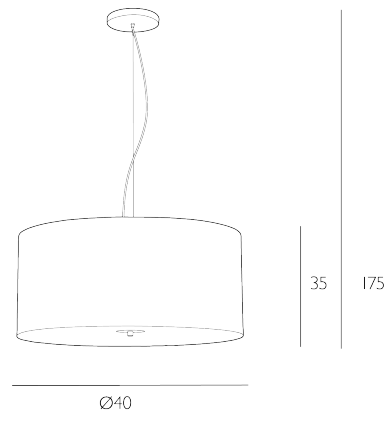

± H/A

Additional Information:

Lamps not included. We recommend our BUL-E27-LED-17 bulb | Supplied with Bespoke Fabric shade | Height is adjustable at the point of installation (35-175cm)

www.davidhuntlighting.co.uk

| sales@davidhuntlighting.co.uk

| 01295 672 628