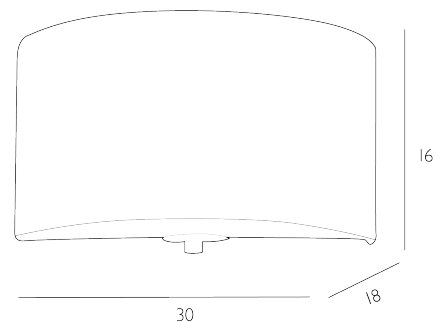

RENOIR

Wall Light Bespoke and Polished Chrome With Bespoke Shade

The Renoir wall light, designed to provide a modern, stylish lighting solution. Sitting neatly at the base of the shade is a frosted glass diffuser, retained by a polished chrome plate and decorative finial and clips

The Renoir comes complete with a bespoke fabric shade.

The Renoir comes complete with a Bespoke Fabric Half drum shade. Bulb not included; takes 1 x 60W max ES GLS. We recommend our BUL-E27-LED-17 bulb. [Click here to shop.](#)
Dimmable when paired with suitable bulbs.

SPECIFICATIONS:

Product code:	REN07
Measurements:	D18 x H16 x W30cm
Lamp Replaceable:	Yes
Finish:	Bespoke & Polished Chrome
Material:	Fabric & Metal
Shade Included:	Shade Inc
Primary Bulb Detail:	1 x 60w max ES GLS
Bulb Included:	Lamp not included
Recommended Lamp:	BUL-E27-LED-17
Suitable:	Indoor
Electrical Class:	Class I - Earthed
Nett Weight (kg):	0.7 kg
	±