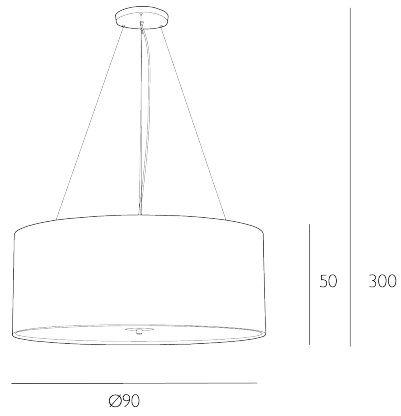

RENOIR

6 Light Pendant Bespoke and Polished Chrome With Bespoke Shade

The luxuriously oversized Renoir 90cm six light pendant, designed to achieve maximum impact and creating a bold statement within any interiors scheme. Sitting neatly at the base of the shade is a frosted glass diffuser, retained by a polished chrome plate and decorative finial and clips

The Renoir comes complete with a bespoke fabric shade.

The Renoir comes complete with a Bespoke Fabric Drum shade. Height is adjustable at the point of installation (50-300cm). Bulb not included; takes 6 x 60W max ES GLS. We recommend our BUL-E27-LED-17 bulb. [Click here to shop.](#) Dimmable when paired with suitable bulbs.

SPECIFICATIONS:

Product code:	REN06
Measurements:	H min50 - max300 x Ø90cm
Lamp Replaceable:	Yes
Finish:	Bespoke & Polished Chrome
Material:	Fabric & Metal
Shade Included:	Shade Inc
Primary Bulb Detail:	6 x 60w max ES GLS
Bulb Included:	Lamps not included
Recommended Lamp:	BUL-E27-LED-17
Suitable:	Indoor
Electrical Class:	Class I - Earthed
Nett Weight (kg):	12.3 kg
	⚡ HIA