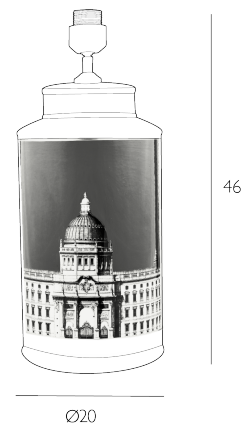

PROSPECT

Table Lamp Multi-Coloured Ceramic Base Only

The Prospect table lamp in a ginger jar shape, features a neo-classical dome, taken from an original architectural draught and coloured to compliment the teal ground. A matching border adorns the top of this lamp, with hand painted gold banding.

The Prospect is a base only product; shade sold separately. We recommend our DEGI629 shade.

Bulb not included; takes 1 x 60W max ES GLS. We recommend our BUL-E27-LED-17 bulb. [Click here to shop.](#)

SPECIFICATIONS:

Product code:	PRO4224
Measurements:	H46 x Ø20cm
Base Dimensions:	H46 x Ø20cm
Primary Associated Shade:	DEGI629
Lamp Replaceable:	Yes
Finish:	Multi-Coloured Ceramic
Material:	Ceramic
Cable Colour:	Black
Shade Included:	Base Only
Primary Bulb Detail:	1 x 60w max ES GLS
Bulb Included:	Lamp not included
Recommended Lamp:	BUL-E27-LED-17
Switch Type:	In Line Rocker
Suitable:	Indoor
Electrical Class:	Class 2 - Double Insulated
Nett Weight (kg):	2.4 kg
	 