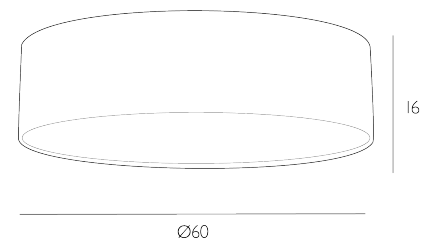

PAOLO

3 Light Flush Bespoke and Polished Chrome With Bespoke Shade

The small Paolo Ceiling fitting combines a shallow bespoke drum shade with a white cotton diffuser which provides a soft and even distribution of light. The shade sits neatly to the ceiling and the minimal height of the shade makes it a popular choice for areas with low ceilings. The Paolo fitting can also be supplied with dedicated LED control gear upon request.

The Paolo comes complete with a Bespoke Fabric Drum shade. Height is adjustable at the point of installation (15-15cm). Bulb not included; takes 3 x 20W max ES GLS. We recommend our BUL-E27-LED-17 bulb. [Click here to shop.](#) Dimmable when paired with suitable bulbs.

SPECIFICATIONS:

Product code:	PAO50
Measurements:	H min 15 - max 15 x Ø50cm
Lamp Replaceable:	Yes
Finish:	Bespoke & Polished Chrome
Material:	Fabric & Metal
Shade Included:	Shade Inc
Primary Bulb Detail:	3 x 20w max ES GLS
Bulb Included:	Lamps not included
Recommended Lamp:	BUL-E27-LED-17
Suitable:	Indoor
Electrical Class:	Class I - Earthed
Nett Weight (kg):	1.4 kg
	⚡ ⚡⚡