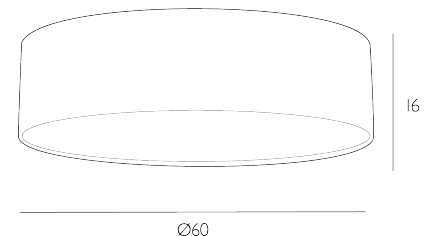

PAOLO

3 Light Flush Bespoke and Polished Chrome With Bespoke Shade

The small Paolo Ceiling fitting combines a shallow bespoke drum shade with a white cotton diffuser which provides a soft and even distribution of light. The shade sits neatly to the ceiling and the minimal height of the shade makes it a popular choice for areas with low ceilings. The Paolo fitting can also be supplied with dedicated LED control gear upon request.

The Paolo comes complete with a Bespoke Fabric Drum shade. Height is adjustable at the point of installation (15-15cm). Bulb not included; takes 3 x 20W max ES GLS. We recommend our BUL-E27-LED-17 bulb. [Click here to shop.](#) Dimmable when paired with suitable bulbs.

SPECIFICATIONS:

Product code:	PAO50
Measurements:	H min 15 - max 15 x Ø50cm
Lamp Replaceable:	Yes
Finish:	Bespoke & Polished Chrome
Material:	Fabric & Metal
Shade Included:	Shade Inc
Primary Bulb Detail:	3 x 20w max ES GLS
Bulb Included:	Lamps not included
Recommended Lamp:	BUL-E27-LED-17
Suitable:	Indoor
Electrical Class:	Class I - Earthed
Nett Weight (kg):	1.4 kg
	⚡ ⚠