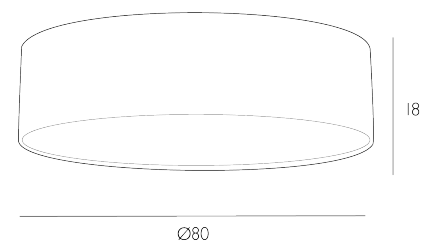

PAOLO

4 Light Flush Bespoke and Polished Chrome With Bespoke Shade

Our large Paolo Ceiling fitting combines a shallow bespoke drum shade with a white cotton diffuser which provides a soft and even distribution of light. The shade sits neatly to the ceiling and the minimal height of the shade makes it a popular choice for areas with low ceilings. The outer shade is manufactured using a natural handwoven 100% silk dupion with a clean rolled edge finish.

The Paolo comes complete with a Bespoke Fabric Drum shade. Height is adjustable at the point of installation (15-15cm).

Bulb not included; takes 4 x 20W max ES GLS. We recommend our BUL-E27-LED-17 bulb. [Click here to shop.](#)

SPECIFICATIONS:

Product code:	PAO48
Measurements:	H min 15 - max 15 x Ø80cm
Lamp Replaceable:	Yes
Finish:	Bespoke & Polished Chrome
Material:	Fabric & Metal
Shade Included:	Shade Inc
Primary Bulb Detail:	4 x 20w max ES GLS
Bulb Included:	Lamps not included
Recommended Lamp:	BUL-E27-LED-17
Suitable:	Indoor
Electrical Class:	Class 1 - Earthed
Nett Weight (kg):	2.3 kg
	⚡ HIA