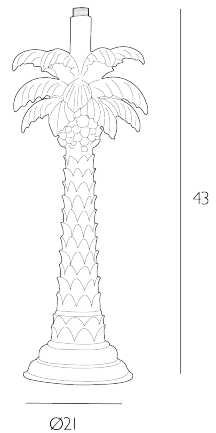

PALM

Table Lamp Matt Gold Base Only

The Palm table lamp features an ornate hand cast gold resin palm tree base.

The table lamp is push bar switched.

Sold as base only; shade to be ordered separately.

The Palm is a base only product; shade sold separately. We recommend our VOY1422 shade.

Bulb not included; takes 1 x 60W max BC GLS. We recommend our BUL-B22-LED-4 bulb. [Click here to shop.](#)

SPECIFICATIONS:

Product code:	PAL4235-X
Measurements:	H43 x Ø21cm
Base Dimensions:	Ø210cm
Primary Associated Shade:	VOY1422
Lamp Replaceable:	Yes
Finish:	Matt Gold
Material:	Resin
Cable Colour:	Gold
Shade Included:	Base Only
Primary Bulb Detail:	1 x 60w max B22 GLS
Bulb Included:	Lamp not included
Recommended Lamp:	BUL-B22-LED-4
Switch Type:	Push Bar
Suitable:	Indoor
Electrical Class:	Class I - Earthed
Nett Weight (kg):	2.3 kg
	≡ ⚡