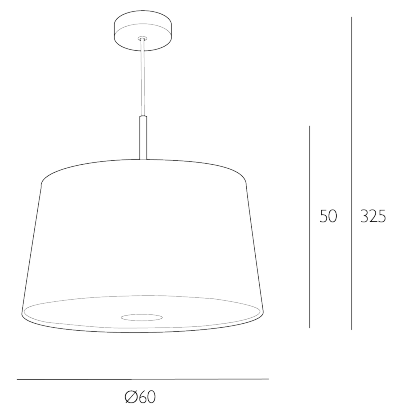

NASEBY

3 Light Pendant Bespoke and Polished Chrome With Bespoke Shade

The Naseby three light pendant features a tapered drum style shade and a frosted acrylic diffuser, with a small polished chrome decorative plate.

The Naseby comes complete with a bespoke fabric shade.

The Naseby comes complete with a Bespoke Fabric Tapered drum shade. Height is adjustable at the point of installation (50-325cm). Bulb not included; takes 3 x 60W max ES GLS. We recommend our BUL-E27-LED-17 bulb. [Click here to shop.](#) Dimmable when paired with suitable bulbs.

SPECIFICATIONS:

Product code:	NAS60
Measurements:	H min50 - max325 x Ø60cm
Shade Dimensions:	H33 x Ø60cm
Lamp Replaceable:	Yes
Finish:	Bespoke & Polished Chrome
Material:	Fabric & Metal
Cable Colour:	Clear
Shade Included:	Shade Inc
Primary Bulb Detail:	3 x 60w max ES GLS
Bulb Included:	Lamps not included
Recommended Lamp:	BUL-E27-LED-17
Suitable:	Indoor
Electrical Class:	Class I - Earthed
Nett Weight (kg):	2.5 kg
	⚡ HIA