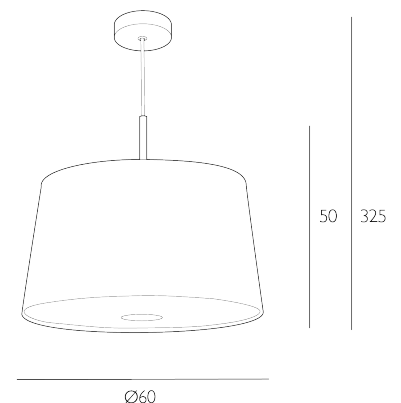

NASEBY

3 Light Pendant Bespoke and Polished Chrome With Bespoke Shade

The Naseby three light pendant features a tapered drum style shade and a frosted acrylic diffuser, with a small polished chrome decorative plate.

The Naseby comes complete with a bespoke fabric shade.

The Naseby comes complete with a Bespoke Fabric Tapered drum shade. Height is adjustable at the point of installation (50-325cm). Bulb not included; takes 3 x 60W max ES GLS. We recommend our BUL-E27-LED-17 bulb. [Click here to shop.](#) Dimmable when paired with suitable bulbs.

SPECIFICATIONS:

Product code:	NAS60
Measurements:	H min50 - max325 x Ø60cm
Shade Dimensions:	H33 x Ø60cm
Lamp Replaceable:	Yes
Finish:	Bespoke & Polished Chrome
Material:	Fabric & Metal
Cable Colour:	Clear
Shade Included:	Shade Inc
Primary Bulb Detail:	3 x 60w max ES GLS
Bulb Included:	Lamps not included
Recommended Lamp:	BUL-E27-LED-17
Suitable:	Indoor
Electrical Class:	Class I - Earthed
Nett Weight (kg):	2.5 kg
	⚡ HIA