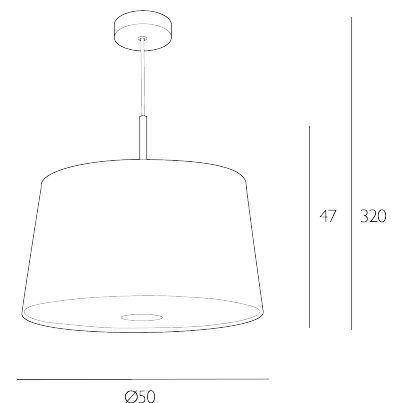

NASEBY

3 Light Pendant Bespoke and Polished Chrome With Bespoke Shade

The Naseby three light pendant features a tapered drum style shade and a frosted acrylic diffuser, with a small polished chrome decorative plate.

The Naseby comes complete with a bespoke fabric shade.

The Naseby comes complete with a Bespoke Fabric Tapered drum shade. Height is adjustable at the point of installation (47-320cm). Bulb not included; takes 3 x 60W max ES GLS. We recommend our BUL-E27-LED-17 bulb. [Click here to shop.](#) Dimmable when paired with suitable bulbs.

SPECIFICATIONS:

Product code:	NAS50
Measurements:	H min47 - max320 x Ø50cm
Shade Dimensions:	H29.5 x Ø50cm
Lamp Replaceable:	Yes
Finish:	Bespoke & Polished Chrome
Material:	Fabric & Metal
Cable Colour:	Clear
Shade Included:	Shade Inc
Primary Bulb Detail:	3 x 60w max ES GLS
Bulb Included:	Lamps not included
Recommended Lamp:	BUL-E27-LED-17
Suitable:	Indoor
Electrical Class:	Class I - Earthed
Nett Weight (kg):	2 kg
	⚡ HIA