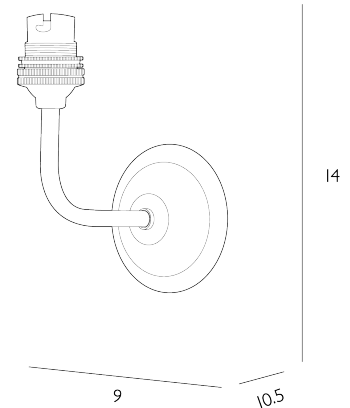

LOTTIE

Wall Light Antique Brass Bracket Only

The Lottie wall light is a simple and elegant wall light in antique brass. Sold as a fitting only. Why not make a statement by combining it with a selection of bespoke, hand crafted fabric shades.

The Lottie is sold as a fitting only; shades are sold separately.

Bulb not included; takes 1 x 40W max BC GB. We recommend our BUL-B22-LED-3 bulb. [Click here to shop.](#)

Dimmable when paired with suitable bulbs.

SPECIFICATIONS:

Product code:	LOT0775
Measurements:	D9.5 x H16 x W14cm
Lamp Replaceable:	Yes
Finish:	Antique Brass
Material:	Metal
Shade Included:	Bracket Only
Primary Bulb Detail:	1 x 40w max B22 GB
Bulb Included:	Lamp not included
Recommended Lamp:	BUL-B22-LED-3
Suitable:	Indoor
Electrical Class:	Class I - Earthed
Nett Weight (kg):	0.1 kg ±