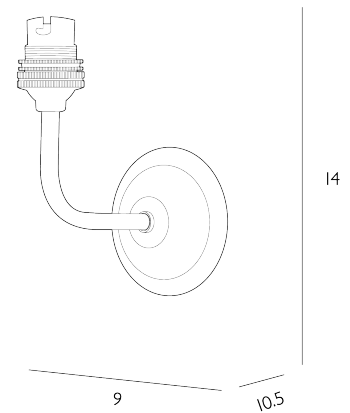

LOTTIE

Wall Light Polished Chrome Bracket Only

The Lottie wall light is a simple and elegant wall light in polished chrome. Sold as a fitting only. Why not make a statement by combining it with a selection of bespoke, hand crafted fabric shades.

The Lottie is sold as a fitting only; shades are sold separately.

Bulb not included; takes 1 x 40W max BC GB. We recommend our BUL-B22-LED-3 bulb. [Click here to shop.](#)

Dimmable when paired with suitable bulbs.

SPECIFICATIONS:

| | |
|----------------------|--------------------|
| Product code: | LOT0750 |
| Measurements: | D9.5 x H16 x W14cm |
| Lamp Replaceable: | Yes |
| Finish: | Polished Chrome |
| Material: | Metal |
| Shade Included: | Bracket Only |
| Primary Bulb Detail: | 1 x 40w max B22 GB |
| Bulb Included: | Lamp not included |
| Recommended Lamp: | BUL-B22-LED-3 |
| Suitable: | Indoor |
| Electrical Class: | Class I - Earthed |
| Nett Weight (kg): | 0.1 kg ± |