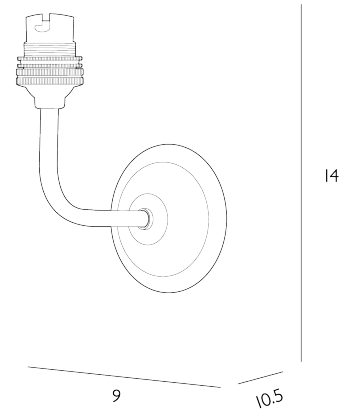

LOTTIE

Wall Light Brushed Brass Bracket Only

The Lottie wall light is a simple and elegant wall light in satin brass. Sold as a fitting only. Why not make a statement by combining it with a selection of bespoke, hand crafted fabric shades.

The Lottie is sold as a fitting only; shades are sold separately.

Bulb not included; takes 1 x 40W max BC GB. We recommend our BUL-B22-LED-3 bulb. [Click here to shop.](#)

Dimmable when paired with suitable bulbs.

SPECIFICATIONS:

Product code:	LOT0740
Measurements:	D9.5 x H16 x W14cm
Lamp Replaceable:	Yes
Finish:	Brushed Brass
Material:	Metal
Shade Included:	Bracket Only
Primary Bulb Detail:	1 x 40w max B22 GB
Bulb Included:	Lamp not included
Recommended Lamp:	BUL-B22-LED-3
Suitable:	Indoor
Electrical Class:	Class I - Earthed
Nett Weight (kg):	0.1 kg ±