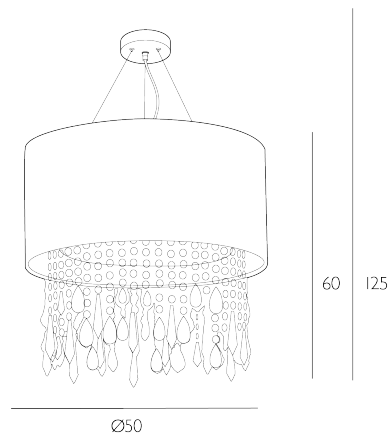

Recommended Lamp: BUL-E27-LED-I 6
Suitable: Indoor
Electrical Class: Class I - Earthed
Nett Weight (kg): 2.9 kg
⚡ ⚡

Additional Information:

Lamp not included. We recommend our BUL-E27-LED-I 6 bulb | Supplied with Bespoke Fabric shade | Height is adjustable at the point of installation (60-125cm)

www.davidhuntlighting.co.uk

sales@davidhuntlighting.co.uk

01295 672 628