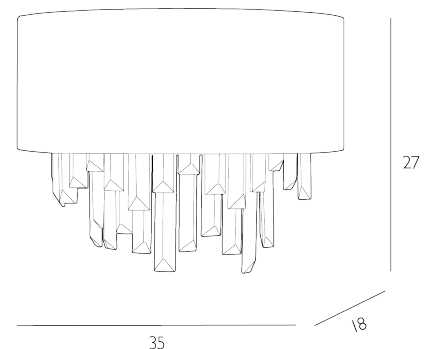

SPECIFICATIONS:

Product code:	HUR0950
Measurements:	D18 x H27 x W35cm
Fixing Plate Dimensions:	D2.5 x H9 x W16cm
Shade Dimensions:	D18.5 x H14.5 x W35.5cm
Finish:	Crystal & Polished Chrome
Material:	Crystal & Metal
Shade Included:	Shade Inc
Primary Bulb Detail:	2 x 40w max G9
Bulb Included:	Lamps not included
Recommended Lamp:	BUL-G9-LED-6
Switch Type:	Pull Cord
Suitable:	Indoor
Electrical Class:	Class 2 - Double Insulated
Nett Weight (kg):	1.6 kg
	 