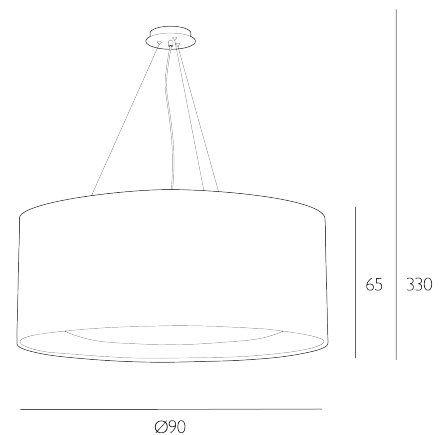

HOCKNEY

6 Light Pendant With Bespoke Shade 90cm

The Hockney three pendant combines a contemporary shallow drum shade with a flawless rolled edge finish. It features a multi light electrified suspension, polished chrome ceiling cup and coordinating baffle.

The Hockney comes complete with a bespoke fabric shade.

The Hockney comes complete with a Bespoke Fabric Drum shade. Height is adjustable at the point of installation (65-330cm). Bulb not included; takes 6 x 60W max ES GLS. We recommend our BUL-E27-LED-16 bulb. [Click here to shop.](#) Dimmable when paired with suitable bulbs.

SPECIFICATIONS:

Product code:	HOC90
Measurements:	H min65 - max330 x Ø90cm
Shade Dimensions:	H65 x Ø90cm
Lamp Replaceable:	Yes
Finish:	Bespoke & Polished Chrome
Material:	Fabric & Metal
Cable Colour:	Clear
Shade Included:	Shade Inc
Primary Bulb Detail:	6 x 60w max ES GLS
Bulb Included:	Lamps not included
Recommended Lamp:	BUL-E27-LED-16
Suitable:	Indoor
Electrical Class:	Class I - Earthed
Nett Weight (kg):	1.2 kg
	± 0.1A