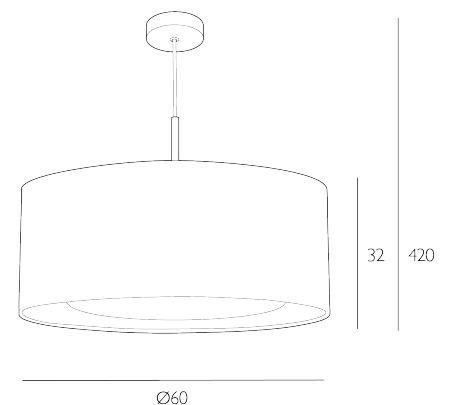

HOCKNEY

3 Light Pendant With Bespoke Shade 60cm

The Hockney three pendant combines a contemporary shallow drum shade with a flawless rolled edge finish. It features a multi light electrified suspension, polished chrome ceiling cup and coordinating baffle.

The Hockney comes complete with a bespoke fabric shade.

The Hockney comes complete with a Bespoke Fabric Drum shade. Height is adjustable at the point of installation (32-420cm). Bulb not included; takes 3 x 60W max ES GLS. We recommend our BUL-E27-LED-16 bulb. [Click here to shop.](#) Dimmable when paired with suitable bulbs.

SPECIFICATIONS:

Product code:	HOC60
Measurements:	H min32 - max420 x Ø60cm
Shade Dimensions:	H25 x Ø60cm
Lamp Replaceable:	Yes
Finish:	Bespoke & Polished Chrome
Material:	Fabric & Metal
Cable Colour:	Clear
Shade Included:	Shade Inc
Primary Bulb Detail:	3 x 60w max ES GLS
Bulb Included:	Lamps not included
Recommended Lamp:	BUL-E27-LED-16
Suitable:	Indoor
Electrical Class:	Class I - Earthed
Nett Weight (kg):	0.7 kg
	± 0.1A