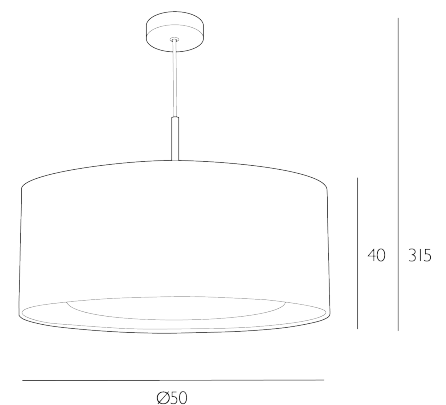

HOCKNEY

3 Light Pendant With Bespoke Shade 50cm

The Hockney three pendant combines a contemporary shallow drum shade with a flawless rolled edge finish. It features a multi light electrified suspension, polished chrome ceiling cup and coordinating baffle.

The Hockney comes complete with a bespoke fabric shade.

The Hockney comes complete with a Bespoke Fabric Drum shade. Height is adjustable at the point of installation (40-315cm). Bulb not included; takes 3 x 60W max ES GLS. We recommend our BUL-E27-LED-16 bulb. [Click here to shop.](#) Dimmable when paired with suitable bulbs.

SPECIFICATIONS:

Product code:	HOC50
Measurements:	H min40 - max315 x Ø50cm
Shade Dimensions:	H22.5 x Ø50cm
Lamp Replaceable:	Yes
Finish:	Bespoke & Polished Chrome
Material:	Fabric & Metal
Cable Colour:	Clear
Shade Included:	Shade Inc
Primary Bulb Detail:	3 x 60w max ES GLS
Bulb Included:	Lamps not included
Recommended Lamp:	BUL-E27-LED-16
Suitable:	Indoor
Electrical Class:	Class I - Earthed
Nett Weight (kg):	1.7 kg
	± 0.1A