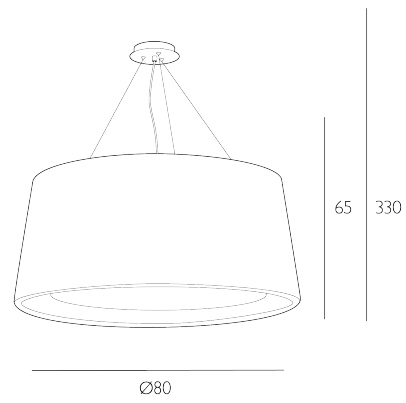

The Hastings comes complete with a Bespoke Fabric Drum shade. Height is adjustable at the point of installation (65-330cm). Bulb not included; takes 6 x 60W max ES GLS. We recommend our BUL-E27-LED-16 bulb. [Click here to shop.](#)
Dimmable when paired with suitable bulbs.

SPECIFICATIONS:

Product code:	HAS80
Measurements:	H min65 - max330 x Ø80cm
Lamp Replaceable:	Yes
Finish:	Bespoke & Polished Chrome
Material:	Fabric & Metal
Cable Colour:	Clear
Shade Included:	Shade Inc
Primary Bulb Detail:	6 x 60w max ES GLS
Bulb Included:	Lamps not included
Recommended Lamp:	BUL-E27-LED-16
Suitable:	Indoor
Electrical Class:	Class I - Earthed

Nett Weight (kg): 2.5 kg
± 0.1

Additional Information:

Lamps not included. We recommend our BUL-E27-LED-I6 bulb | Supplied with Bespoke Fabric shade | Height is adjustable at the point of installation (65-330cm)