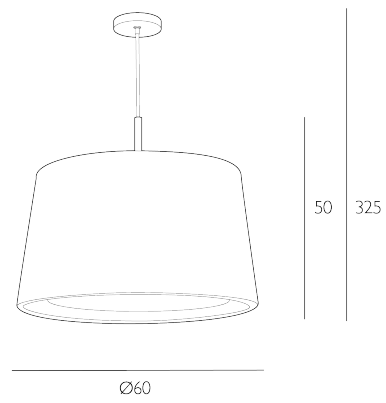

Electrical Class:
Nett Weight (kg):

Class I - Earthed
1.2 kg
 $\frac{1}{2}$ $\frac{1}{4}$

Additional Information:

Lamps not included. We recommend our BUL-E27-LED-I 6 bulb | Supplied with Bespoke Fabric shade | Height is adjustable at the point of installation (50-325cm)

www.davidhuntlighting.co.uk

| sales@davidhuntlighting.co.uk

| 01295 672 628