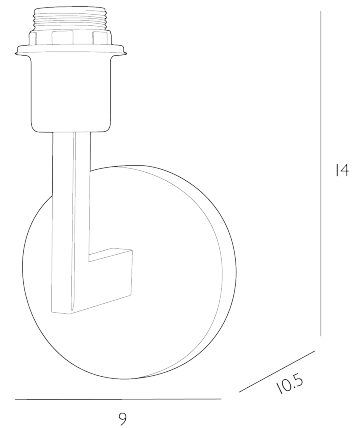

FERRARA

Wall Light Brushed Bronze Bracket Only

The Ferrara Wall Light Bracket offers a refined, contemporary base for your chosen shade. Finished in brushed bronze, its circular backplate and clean angular arm create a warm, modern silhouette. Designed to pair effortlessly with a wide range of shades, Ferrara allows you to tailor the look to suit your interior. Ideal for bedrooms, hallways or living spaces, this versatile bracket combines understated style with practical flexibility.

The Ferrara is sold as a fitting only; shades are sold separately. We recommend our SI 122 shade.

Bulb not included; takes 1 x 40W max SES GB. We recommend our BUL-E14-LED-3 bulb. [Click here to shop.](#)

Dimmable when paired with suitable bulbs.

SPECIFICATIONS:

Product code:	FER0763
Measurements:	D10.5 x H14 x W9cm
Fixing Plate Dimensions:	H2 x Ø9cm
Primary Associated Shade:	SI 122
Lamp Replaceable:	Yes
Finish:	Brushed Bronze
Material:	Metal
Shade Included:	Bracket Only
Primary Bulb Detail:	1 x 40w max SES GB
Bulb Included:	Lamp not included
Recommended Lamp:	BUL-E14-LED-3
Suitable:	Indoor
Electrical Class:	Class 2 - Double Insulated
Nett Weight (kg):	0.2 kg
	☐