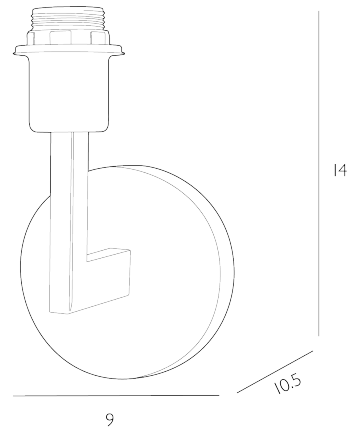

FERRARA

Wall Light Polished Chrome Bracket Only

The Ferrara Wall Light Bracket offers a sleek, contemporary foundation for your chosen shade. Finished in polished chrome, its clean circular backplate and angular arm create a crisp, modern silhouette. Designed to pair with a wide range of shades, Ferrara allows you to tailor the look to suit your space. Ideal for bedrooms, hallways or living areas, this versatile bracket combines refined styling with practical flexibility.

The Ferrara is sold as a fitting only; shades are sold separately. We recommend our SI I22 shade.

Bulb not included; takes 1 x 40W max SES GB. We recommend our BUL-EI4-LED-3 bulb. [Click here to shop.](#)

Dimmable when paired with suitable bulbs.

SPECIFICATIONS:

Product code:	FER0750
Measurements:	D10.5 x H14 x W9cm
Fixing Plate Dimensions:	H2 x Ø9cm
Primary Associated Shade:	SI I22
Lamp Replaceable:	Yes
Finish:	Polished Chrome
Material:	Metal
Shade Included:	Bracket Only
Primary Bulb Detail:	1 x 40w max SES GB
Bulb Included:	Lamp not included
Recommended Lamp:	BUL-EI4-LED-3
Suitable:	Indoor
Electrical Class:	Class 2 - Double Insulated
Nett Weight (kg):	0.3 kg
	☐