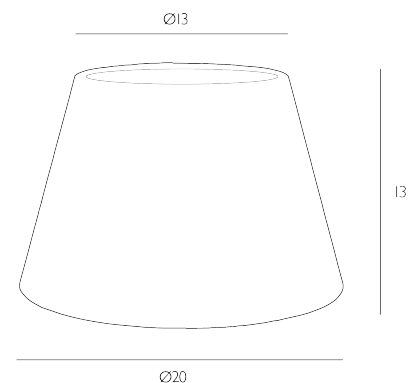

EMPIRE

Drum Bespoke Fabric Empire Shade 20cm

A timeless Empire Tapered drum shade with a sharp rolled edge finish.

Comes with a reducer ring so it is suitable for both E27 and E14 fittings.

To enhance the look, why not check out our Shade Accessories.

Suspensions: [Click here to shop.](#)

Bulb not included; takes 1 x 60W max to fit E27 (non elec) + Reducer GLS. We recommend our BUL-E27-LED-16 bulb. [Click here to shop.](#)

Bespoke Shades

Our high quality fabric shades, hand crafted in our Oxfordshire workshop by our sister brand The Light Shade Studio, with a choice of luxurious fabrics in 100% Dupion Silk, Satin or Linen in an array of shapes, sizes, and colours. If you would like to supply your own fabric, then please contact us to discuss your personalised requirements. Customise your shade by using our product configurator to see your design before placing an order.

SPECIFICATIONS:

| | |
|----------------------|------------------------------------|
| Product code: | EMP20 |
| Measurements: | H13 x Ø20cm |
| Lamp Replaceable: | Yes |
| Finish: | Bespoke |
| Material: | Fabric |
| Shade Included: | Shade Only |
| Primary Bulb Detail: | 1 x 60w max E27 (with E14 Reducer) |
| Bulb Included: | Lamp not included |
| Recommended Lamp: | BUL-E27-LED-16 |
| Suitable: | Indoor |
| Nett Weight (kg): | 0.2 kg |