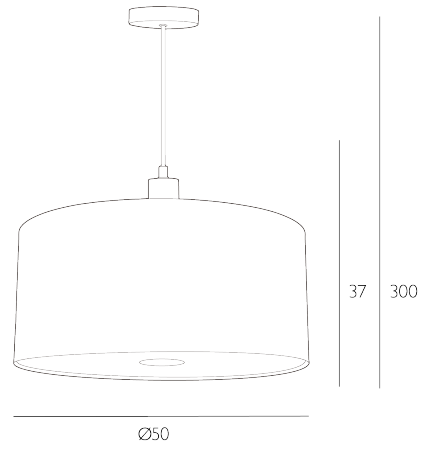

± H/A

Additional Information:

Lamps not included. We recommend our BUL-E27-LED-17 bulb | Supplied with Bespoke Fabric shade | Height is adjustable at the point of installation (37-300cm)

www.davidhuntlighting.co.uk

| sales@davidhuntlighting.co.uk

| 01295 672 628