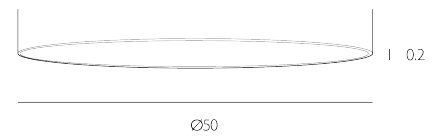

COTTON

Diffuser For 50cm Shade

Crafted from crisp white cotton, this elegant shade diffuser brings a soft, refined finish to any interior. Designed to gently filter light, it creates a warm, even glow that enhances both classic and contemporary spaces. Available in a range of sizes to suit your fitting, the clean silhouette and natural texture offer timeless versatility.

SPECIFICATIONS:

Product code:	DIF202
Measurements:	H 1 x Ø50cm
Finish:	White
Material:	Fabric
Shade Included:	Not Required
Suitable:	Indoor
Nett Weight (kg):	0.2 kg

Additional Information:

www.davidhuntlighting.co.uk