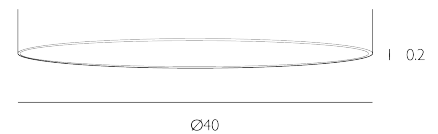

COTTON

Diffuser For 40cm Shade

Crafted from crisp white cotton, this elegant shade diffuser brings a soft, refined finish to any interior. Designed to gently filter light, it creates a warm, even glow that enhances both classic and contemporary spaces. Available in a range of sizes to suit your fitting, the clean silhouette and natural texture offer timeless versatility.

SPECIFICATIONS:

Product code:	DIF162
Measurements:	H1 x Ø40cm
Finish:	White
Material:	Fabric
Shade Included:	Not Required
Suitable:	Indoor
Nett Weight (kg):	0.1 kg

Additional Information:

www.davidhuntlighting.co.uk