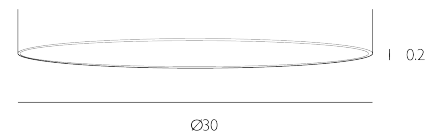

COTTON

Diffuser For 30cm Shade

Crafted from crisp white cotton, this elegant shade diffuser brings a soft, refined finish to any interior. Designed to gently filter light, it creates a warm, even glow that enhances both classic and contemporary spaces. Available in a range of sizes to suit your fitting, the clean silhouette and natural texture offer timeless versatility.

SPECIFICATIONS:

Product code:	DIF122
Measurements:	H1 x Ø30cm
Finish:	White
Material:	Fabric
Shade Included:	Not Required
Suitable:	Indoor
Nett Weight (kg):	0.1 kg

Additional Information:

www.davidhuntlighting.co.uk