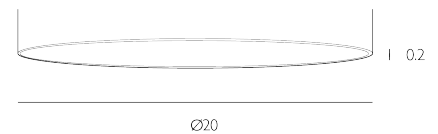

COTTON

Diffuser For 20cm Shade

Crafted from crisp white cotton, this elegant shade diffuser brings a soft, refined finish to any interior. Designed to gently filter light, it creates a warm, even glow that enhances both classic and contemporary spaces. Available in a range of sizes to suit your fitting, the clean silhouette and natural texture offer timeless versatility.

SPECIFICATIONS:

| | |
|-------------------|--------------|
| Product code: | DIF082 |
| Measurements: | H0.5 x Ø20cm |
| Finish: | White |
| Material: | Fabric |
| Shade Included: | Not Required |
| Suitable: | Indoor |
| Nett Weight (kg): | 0.1 kg |