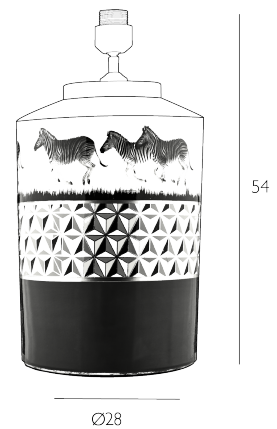

CALLIE

Table Lamp Green Ceramic and Antique Brass Base Only

The Callie Table Lamp is a striking piece that blends bold patterns and vibrant hues. Its ceramic base features a captivating trio of designs including a print of galloping zebras. Finished with a glossy glaze, this unique lamp makes a bold statement, perfect for maximalist décor.

The Callie is a base only product; shade sold separately. We recommend our PYR182 shade.

Bulb not included; takes 1 x 60W max ES GLS. We recommend our BUL-E27-LED-17 bulb. [Click here to shop.](#)

SPECIFICATIONS:

Product code:	CAL4213
Measurements:	H54 x Ø28cm
Base Dimensions:	H54 x Ø28cm
Primary Associated Shade:	PYR182
Lamp Replaceable:	Yes
Finish:	Antique Brass & Green Ceramic
Material:	Ceramic & Metal
Cable Colour:	Black
Shade Included:	Base Only
Primary Bulb Detail:	1 x 60w max ES GLS
Bulb Included:	Lamp not included
Recommended Lamp:	BUL-E27-LED-17
Switch Type:	In Line Rocker
Suitable:	Indoor
Electrical Class:	Class 2 - Double Insulated
Nett Weight (kg):	4.1 kg
	 