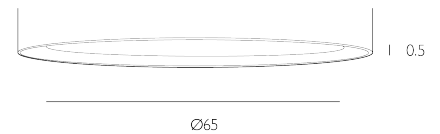

SPECIFICATIONS:

Product code:	BAF6599
Measurements:	H1 x Ø65cm
Finish:	Bespoke
Material:	Fabric
Shade Included:	Not Required
Suitable:	Indoor
Nett Weight (kg):	0 kg

Additional Information: