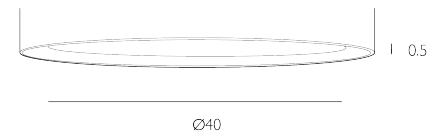

SPECIFICATIONS:

Product code:	BAF4099
Measurements:	H1 x Ø40cm
Finish:	Bespoke
Material:	Fabric
Shade Included:	Not Required
Suitable:	Indoor
Nett Weight (kg):	0 kg

Additional Information: