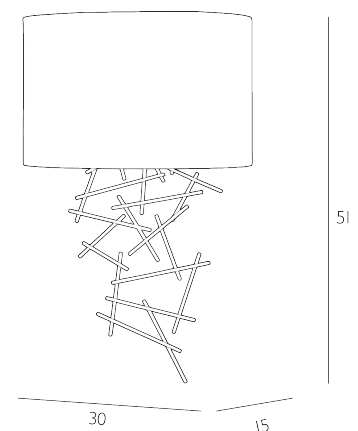

ATWOOD

Wall Light Gold Leaf With Bespoke Shade

The Atwood transcends modern design, featuring hand-applied gold leaf bars with a silk shade and opal acrylic diffuser to create a beautifully soft light.

The Atwood comes complete with a Bespoke Fabric Half drum shade. Bulb not included; takes 1 x 40W max ES GLS. We recommend our BUL-E27-LED-17 bulb. [Click here to shop.](#)
Dimmable when paired with suitable bulbs.

SPECIFICATIONS:

Product code:	ATW0735
Measurements:	D15 x H51 x W30cm
Finish:	Gold Leaf
Material:	Metal
Shade Included:	Shade Inc
Primary Bulb Detail:	1 x 40w max ES GLS
Bulb Included:	Lamp not included
Recommended Lamp:	BUL-E27-LED-17
Suitable:	Indoor
Electrical Class:	Class 2 - Double Insulated
Nett Weight (kg):	1.1 kg
	