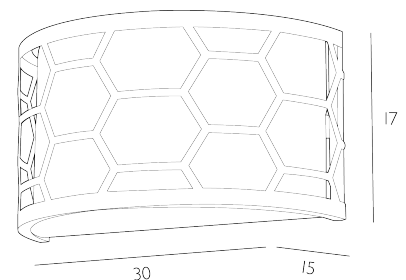

The Arendal comes complete with a bespoke fabric shade.

The Arendal comes complete with a Bespoke Fabric Half drum shade. Bulb not included; takes 1 x 60W max ES GLS. We recommend our BUL-E27-LED-17 bulb. [Click here to shop.](#)
Dimmable when paired with suitable bulbs.

SPECIFICATIONS:

Product code:	ARE0735
Measurements:	D15 x H17 x W30cm
Fixing Plate Dimensions:	D2.5 x H12 x W20cm
Finish:	Distressed Gold Leaf & White Frosted Glass
Material:	Glass & Metal
Shade Included:	Shade Inc
Primary Bulb Detail:	1 x 60w max ES GLS
Bulb Included:	Lamp not included
Recommended Lamp:	BUL-E27-LED-17
Suitable:	Indoor
Electrical Class:	Class 2 - Double Insulated
Nett Weight (kg):	1.5 kg