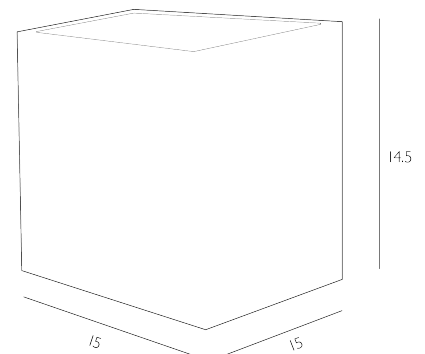

SPECIFICATIONS:

Product code:	ANV07
Measurements:	D15 x H14.5 x W15cm
Lamp Replaceable:	Yes
Finish:	Bespoke
Material:	Fabric
Shade Included:	Shade Only
Primary Bulb Detail:	1 x 60w max E27 (with E14 Reducer)
Bulb Included:	Lamp not included
Suitable:	Indoor
Nett Weight (kg):	0.2 kg