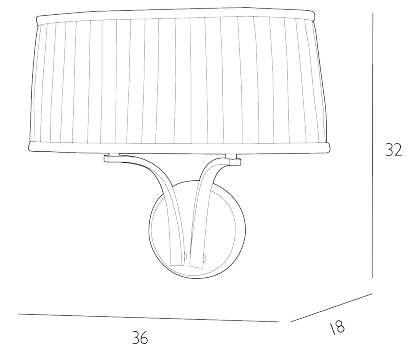

## SPECIFICATIONS:

Product code:	ALW0975
Measurements:	D18 x H32 x W36cm
Fixing Plate Dimensions:	H2.5 x Ø12cm
Shade Dimensions:	D14 x H16 x W36cm
Finish:	Antique Brass
Material:	Metal
Shade Included:	Shade Inc
Primary Bulb Detail:	2 x 40w max SES CNDL
Bulb Included:	Lamps not included
Recommended Lamp:	BUL-EI4-LED-17
Switch Type:	Pull Cord
Suitable:	Indoor