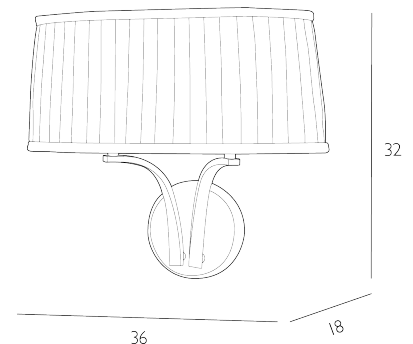

## SPECIFICATIONS:

Product code:	ALW0938
Measurements:	D18 x H32 x W36cm
Fixing Plate Dimensions:	H2.5 x Ø12cm
Shade Dimensions:	D14 x H16 x W36cm
Finish:	Polished Nickel
Material:	Metal
Shade Included:	Shade Inc
Primary Bulb Detail:	2 x 40w max SES CNDL
Bulb Included:	Lamps not included
Recommended Lamp:	BUL-E14-LED-17
Switch Type:	Pull Cord
Suitable:	Indoor