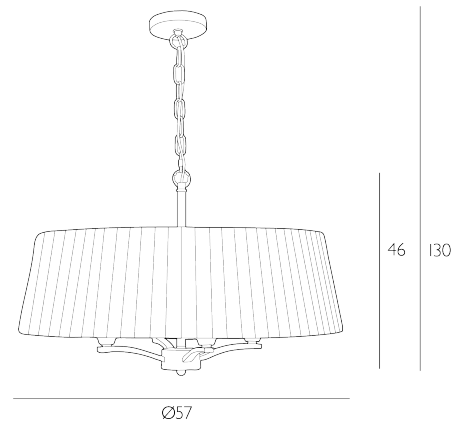

Suitable:
Electrical Class:
Nett Weight (kg):

Indoor
Class I - Earthed
1.9 kg

Additional Information:
Supplied with 85cm of cable

www.davidhuntlighting.co.uk

sales@davidhuntlighting.co.uk

01295 672 628