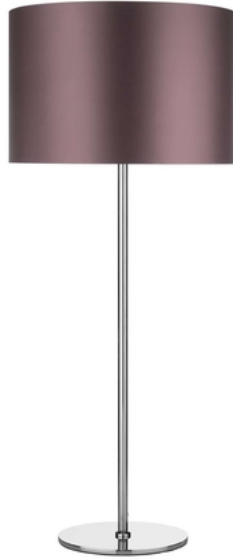

THE
Light Shade
STUDIO

MADE IN BRITAIN

Rimini Table Lamp Satin Chrome

Elegantly simple table lamp base in satin chrome with super slim profile and base with black braided cable with a black in line switch for easy operation adding a touch of luxury. Shown here with our shallow drum shade in Charcoal silk, available to buy separately. Our shades are manufactured by hand in our UK workshop from an extensive palette of 100% silk dupions, silk linens and smooth satin fabrics.

With the option of a hard backed white laminate or a lavish gold, silver or bronze metallic lining, our shades will complement any contemporary interior. To create a striking impact the shade can be lined with any fabric from our extensive colour palette, thus creating a striking two tone effect.

We recommend the use of an LED Classic GLS Lamp (see **BUL-E27-LED-17**) with this table lamp, to be ordered separately. Matching **Floor Lamp** available.

Product code: **RIM4246**

Dimensions

Diameter: 150mm
Height: 510mm

Dimensions with shade

Diameter: 250mm
Height: 610mm

Weight

11kg

Switch Type

In Line Rocker

Lampholder

E27 (ES)